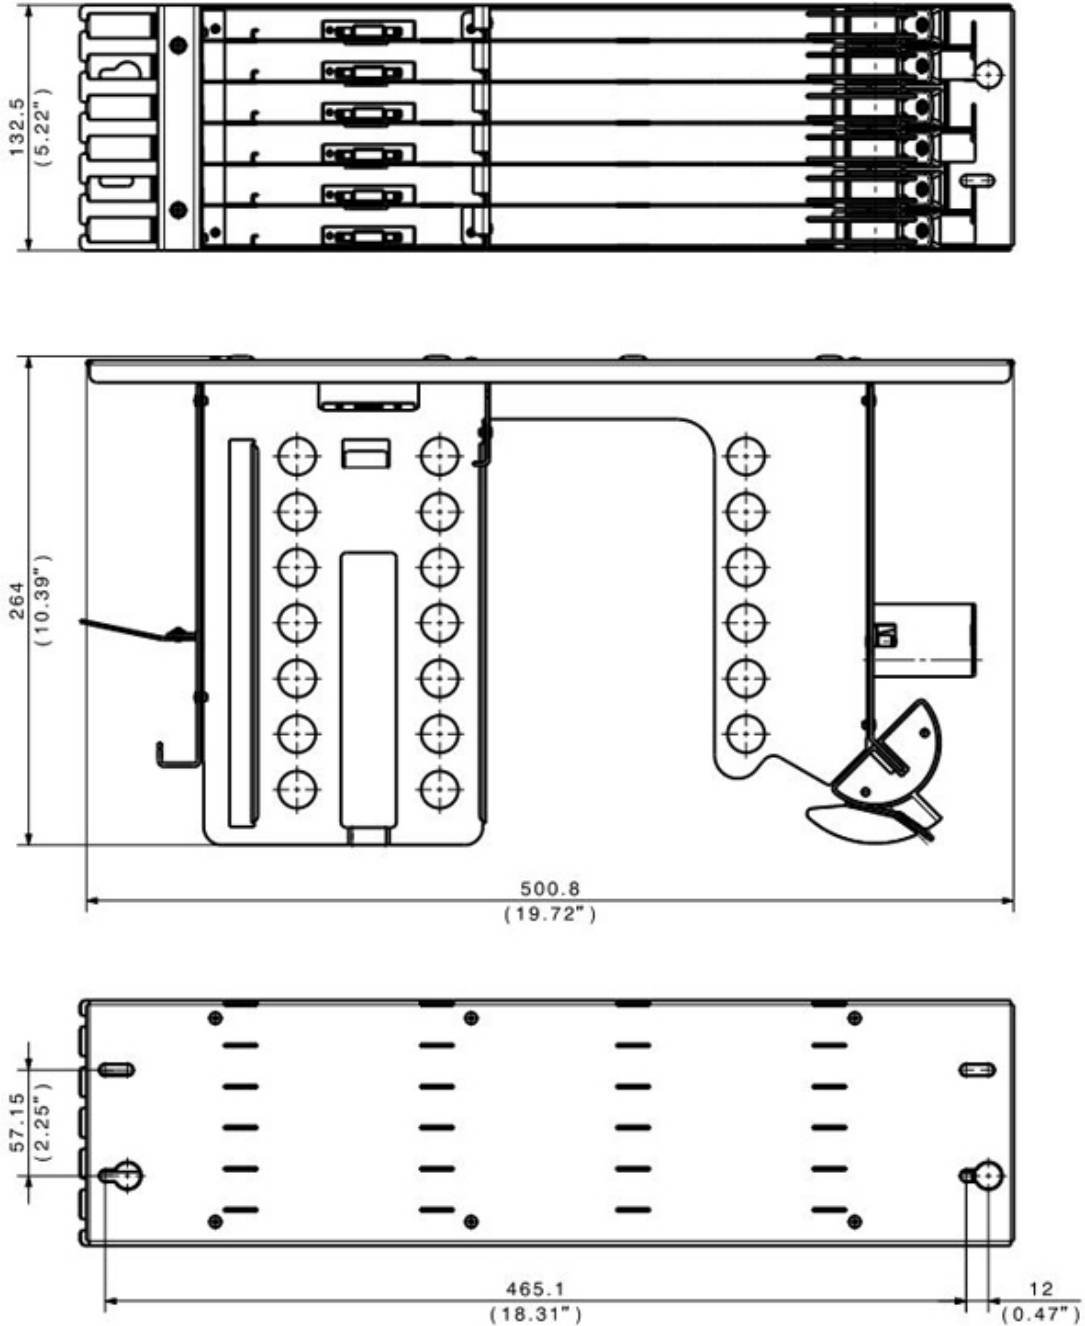

LISA Fibre Chassis

Free of halogen	Yes
RoHS compliant	Yes
REACH compliant	Yes

Technical drawing

Ordering information

Description	Item number
LISA fiber chassis left for up to 6 LISA fiber cassettes, 3U, Black	85109670

Related Documents

Installation manual	DOC-0000783226